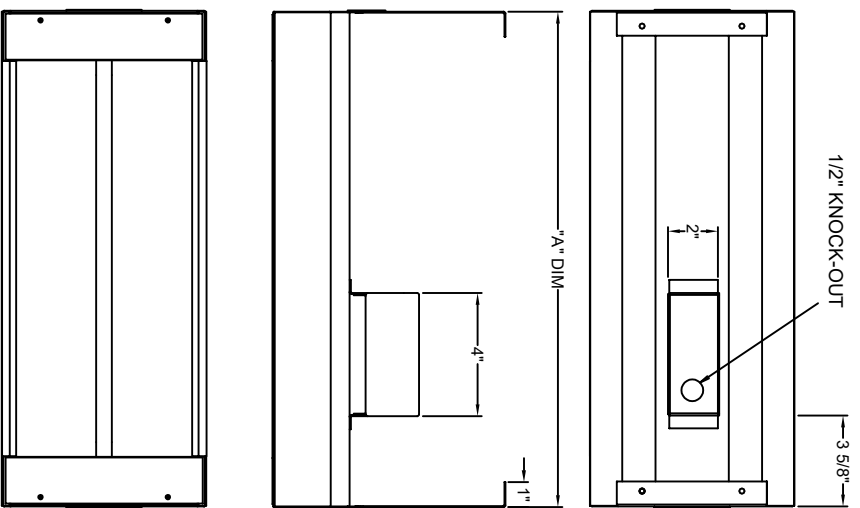

INFRA TECH
www.infra-tech-usa.com
15700 S. Figueroa St.
Gardena, California 90248
Phone: (310) 354-1250
Fax: (310) 523-3674

DESCRIPTION: W-SERIES HEATER CAD DRAWING

DATE: Aug. 1, 2024
DRAWN BY: OA
SCALE: NONE